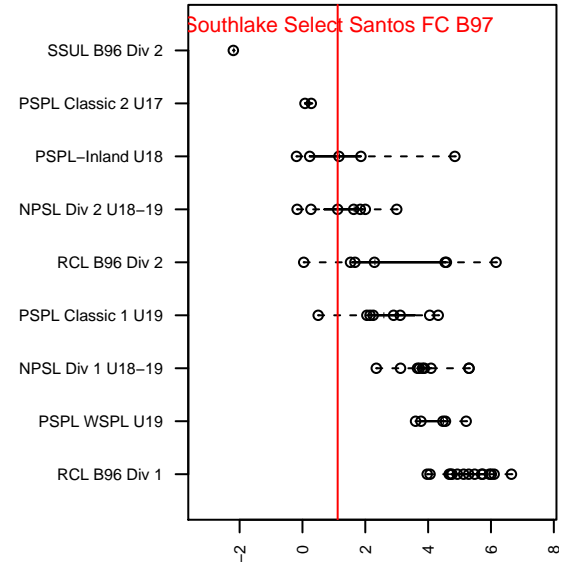

**attack and defense rating
relative to others at age
and all opponents in last 13 months**